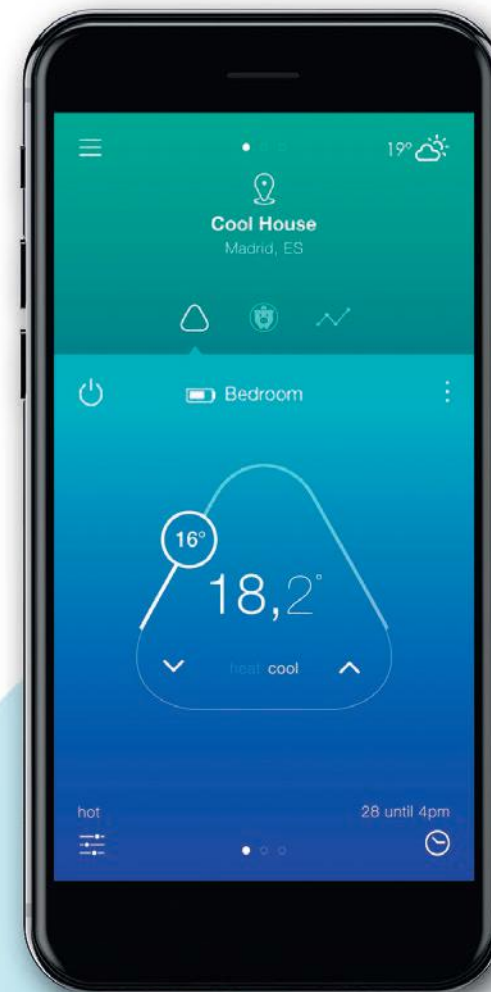

momit
Smart technology for everyone

WELCOME TO THE SMART WORLD.

THE CONTROL IS YOURS. MOMIT FINDS YOUR MAXIMUM COMFORT GIVING YOU THE OPTION TO CONTROL EVERYTHING FROM YOUR HOME TEMPERATURE TO YOUR MONTHLY EXPENDITURE. BEST OF ALL? YOU CAN DO IT EASILY FROM ANY MOBILE DEVICE OR SMARTPHONE